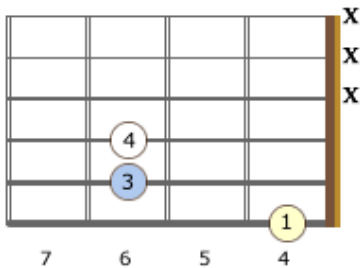

Left-Handed Power Chords

Root Note on the 6th string

Notes: B - F# - B

B5

Notes: Bb - F - Bb

A#5/Bb5

Notes: A - E - A

A5

Notes: E - B - E

E5

Notes: Eb - Bb - Eb

D#5/Eb5

Notes: Ab - Eb - Ab

G#5/Ab5

Notes: G - D - G

G5