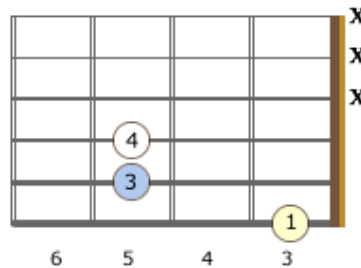

Left-Handed Power Chords

Root Note on the 6th string

Notes: B - F# - B

B5

Notes: Bb - F - Bb

A#5/Bb5

Notes: A - E - A

A5

Notes: E - B - E

E5

Notes: Eb - Bb - Eb

D#5/Eb5

Notes: Ab - Eb - Ab

G#5/Ab5

Notes: G - D - G

G5