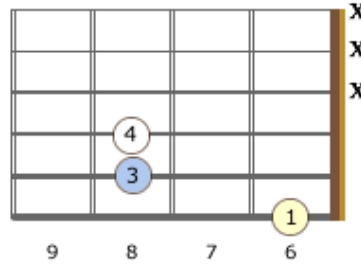

Left-Handed Power Chords

Root Note on the 6th string

Notes: B - F# - B

B5

Notes: Bb - F - Bb

A#5/Bb5

Notes: A - E - A

A5