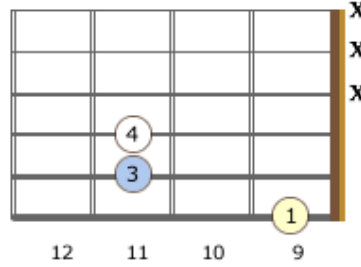

Notes: C# - G# - C#

C#5/D#5