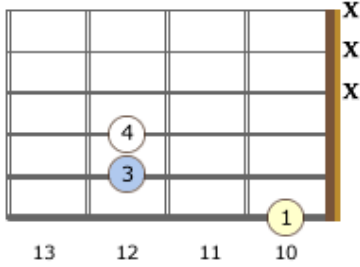

Notes: D - A - D

D5