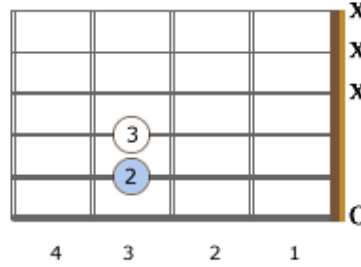

Notes: E - B - E

E5