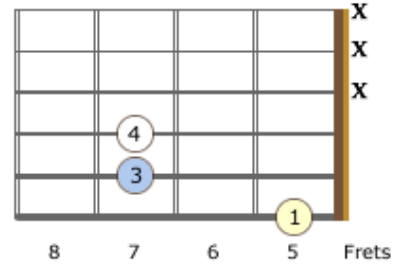

Left-Handed Power Chords

Root Note on the 6th string

Notes: B - F# - B

B5

Notes: Bb - F - Bb

A#5/Bb5

Notes: A - E - A

A5