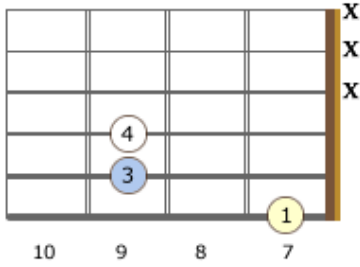

Left-Handed Power Chords

Root Note on the 6th string

Notes: B - F# - B

B5

Notes: Bb - F - Bb

A#5/Bb5

Notes: A - E - A

A5