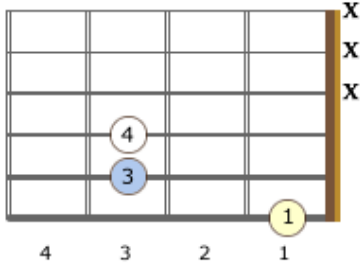

Notes: F - C - F

F5