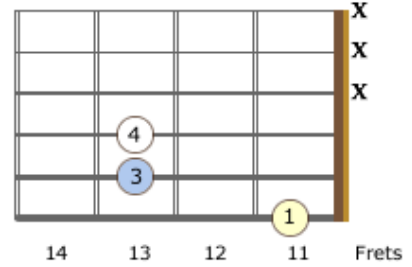

Notes: Eb - Bb - Eb

D#5/Eb5