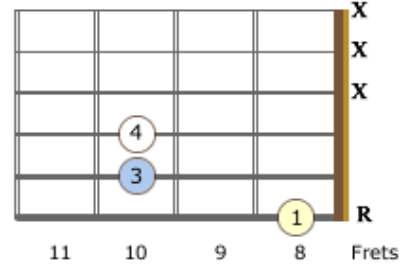

Notes: C - G - C

C5