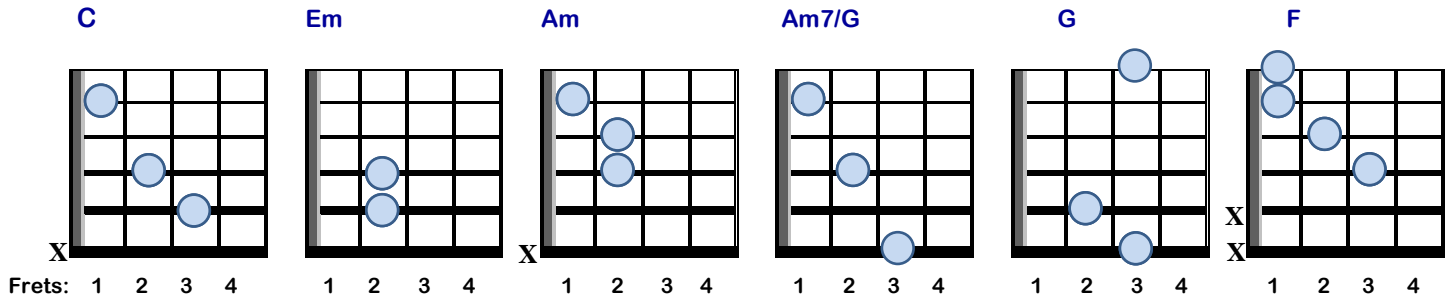

Count On Me

Bruno Mars, Philip Lawrence, Ari Levine

Intro: 4/4 || C uh..ha | ha ... ♯ ||

1. If you ev-er find your-self stuck in the mid-dle of the sea____
Am - Am7/G F
I'll sail the world____ To find you____
C Em
If you ev-er find your-self lost in the dark and you can't see____
Am - Am7/G F
I'll be the light____ To guide you____
Dm Em
Find out what we're made of____
F G
When we are called to help our friends in need

2. If you're tossin' and you're turnin' and you just can't fall a-sleep
Am - Am7/G F
I'll sing a song____ Be-side you____
C Em
And if you ev-er for-get how much you real-ly mean to me____
Am - Am7/G F
Ev-'ry day I will____ Re-mind you____ Oh -o-oh
Dm Em
Find out what we're made of____
F G
When we are called to help our friends in need____

Alternatives to Dm / Em / F / G ... Bruno uses these barre chords on the last 2 lines of every verse when performing solo.