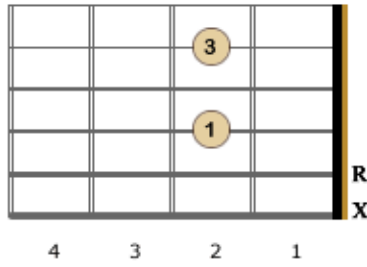

Basic Guitar Chords – Left Handed Guitarist

E Major

E7

Em

A Major

A7

Am

D Major