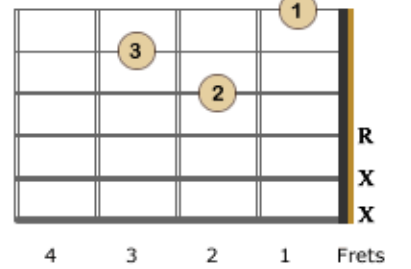

Basic Guitar Chords – Left Handed Guitarist

Dm