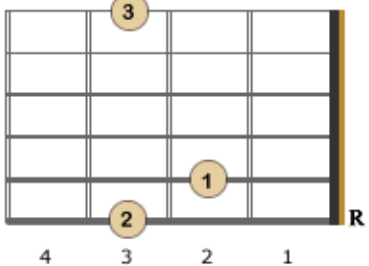

Basic Guitar Chords – Left Handed Guitarist

G Major