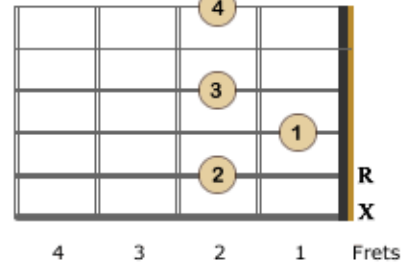

Basic Guitar Chords – Left Handed Guitarist

B7