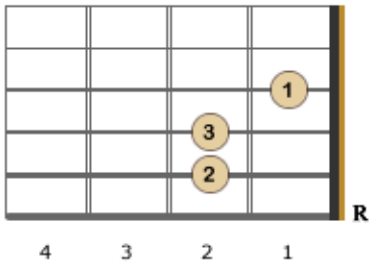

Basic Guitar Chords – Left Handed Guitarist

E Major

E7

Em

A Major

A7

Am

D Major