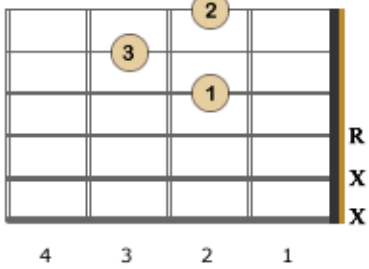

Basic Guitar Chords – Left Handed Guitarist

E Major

E7

Em

A Major

A7

Am

D Major