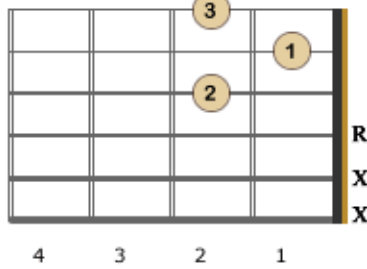

Basic Guitar Chords – Left Handed Guitarist

D7