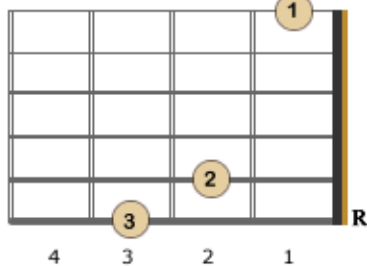

Basic Guitar Chords – Left Handed Guitarist

G7