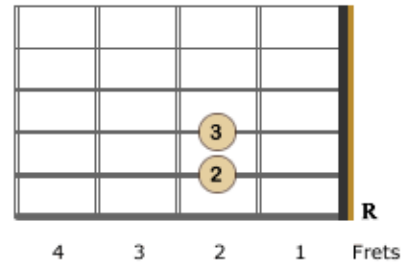

Basic Guitar Chords – Left Handed Guitarist

E Major

E7

Em

A Major

A7

Am

D Major