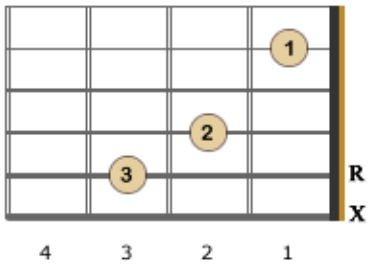

Basic Guitar Chords – Left Handed Guitarist

C Major