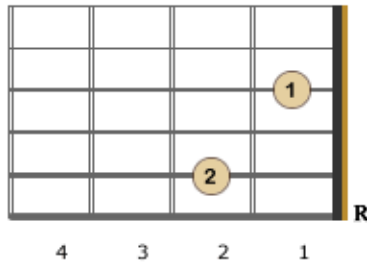

Basic Guitar Chords – Left Handed Guitarist

E Major

E7

Em

A Major

A7

Am

D Major