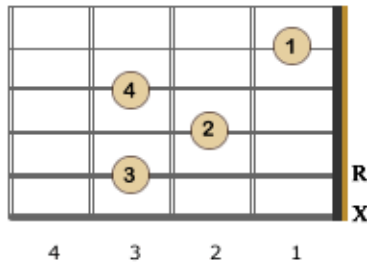

Basic Guitar Chords – Left Handed Guitarist

C7