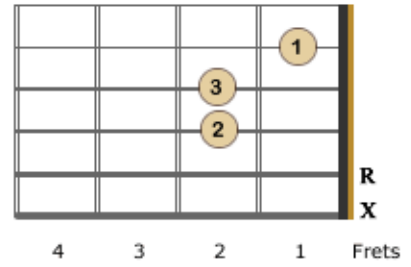

Basic Guitar Chords – Left Handed Guitarist

E Major

E7

Em

A Major

A7

Am

D Major