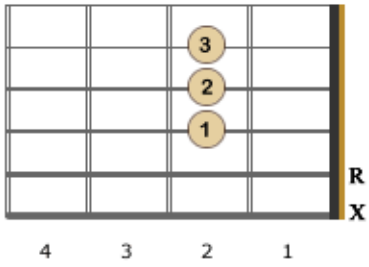

Basic Guitar Chords – Left Handed Guitarist

E Major

E7

Em

A Major

A7

Am

D Major