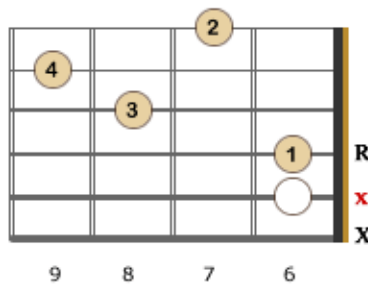

# Minor Guitar Chords – Left Handed Charts - Part 3

Fm - Abm

Notes: F - Ab - C

Notes: F# - A - C#

Notes: G - Bb - D

Notes: Ab - B - Eb

\* Read the charts from right to left starting on the lower fret positions and working your way up the fretboard to higher fret positions.

\* Each line displays 3 different positions for the same chord along with the notes for each chord.