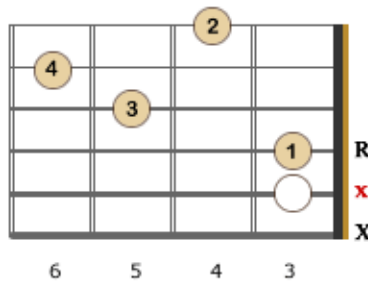

# Minor Guitar Chords – Left Handed Charts - Part 3

Fm - Abm

Notes: F - Ab - C

Notes: F# - A - C#

Notes: G - Bb - D

Notes: Ab - B - Eb

\* Read the charts from right to left starting on the lower fret positions and working your way up the fretboard to higher fret positions.

\* Each line displays 3 different positions for the same chord along with the notes for each chord.