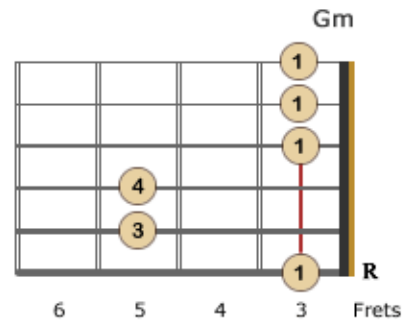

# Minor Guitar Chords – Left Handed Charts - Part 3

Fm - Abm

Notes: F - Ab - C

Notes: F# - A - C#

Notes: G - Bb - D

Notes: Ab - B - Eb

\* Read the charts from right to left starting on the lower fret positions and working your way up the fretboard to higher fret positions.

\* Each line displays 3 different positions for the same chord along with the notes for each chord.