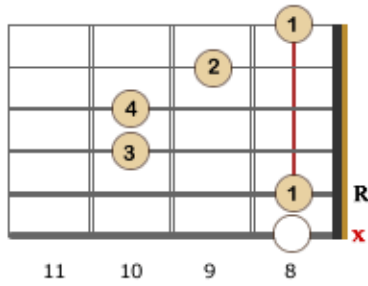

# Minor Guitar Chords – Left Handed Charts - Part 3

Fm - Abm

Notes: F - Ab - C

Notes: F# - A - C#

Notes: G - Bb - D

Notes: Ab - B - Eb

\* Read the charts from right to left starting on the lower fret positions and working your way up the fretboard to higher fret positions.

\* Each line displays 3 different positions for the same chord along with the notes for each chord.