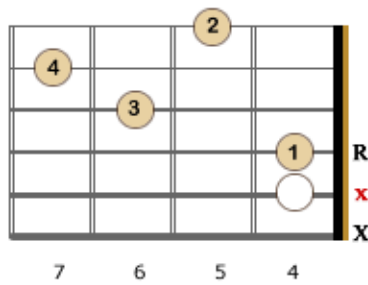

# Minor Guitar Chords – Left Handed Charts - Part 3

Fm - Abm

Notes: F - Ab - C

Notes: F# - A - C#

Notes: G - Bb - D

Notes: Ab - B - Eb

\* Read the charts from right to left starting on the lower fret positions and working your way up the fretboard to higher fret positions.

\* Each line displays 3 different positions for the same chord along with the notes for each chord.