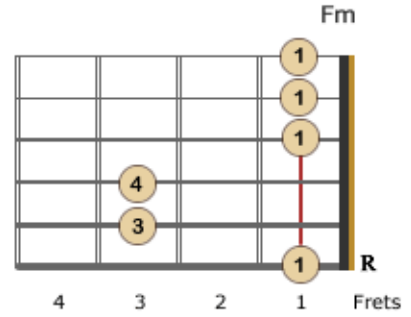

# Minor Guitar Chords – Left Handed Charts - Part 3

Fm - Abm

Notes: F - Ab - C

Notes: F# - A - C#

Notes: G - Bb - D

Notes: Ab - B - Eb

\* Read the charts from right to left starting on the lower fret positions and working your way up the fretboard to higher fret positions.

\* Each line displays 3 different positions for the same chord along with the notes for each chord.