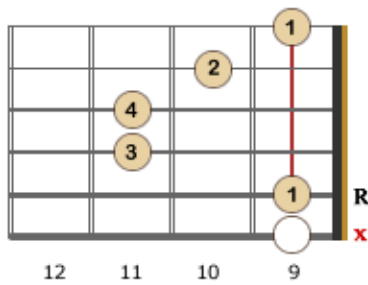

# Minor Guitar Chords – Left Handed Charts - Part 3

Fm - Abm

Notes: F - Ab - C

Notes: F# - A - C#

Notes: G - Bb - D

Notes: Ab - B - Eb

\* Read the charts from right to left starting on the lower fret positions and working your way up the fretboard to higher fret positions.

\* Each line displays 3 different positions for the same chord along with the notes for each chord.