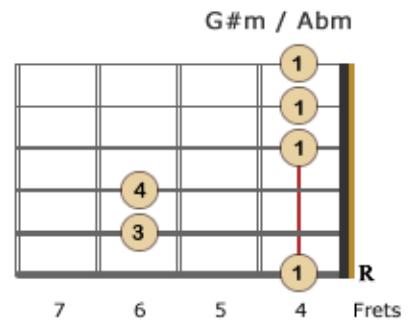

# Minor Guitar Chords – Left Handed Charts - Part 3

Fm - Abm

Notes: F - Ab - C

Notes: F# - A - C#

Notes: G - Bb - D

Notes: Ab - B - Eb

\* Read the charts from right to left starting on the lower fret positions and working your way up the fretboard to higher fret positions.

\* Each line displays 3 different positions for the same chord along with the notes for each chord.