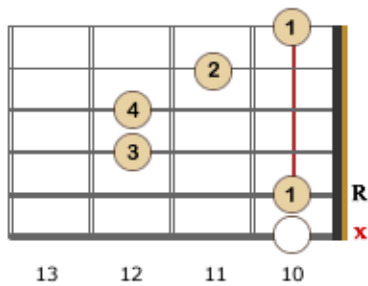

# Minor Guitar Chords – Left Handed Charts - Part 3

Fm - Abm

Notes: F - Ab - C

Notes: F# - A - C#

Notes: G - Bb - D

Notes: Ab - B - Eb

\* Read the charts from right to left starting on the lower fret positions and working your way up the fretboard to higher fret positions.

\* Each line displays 3 different positions for the same chord along with the notes for each chord.