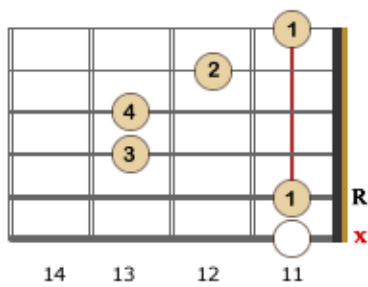

# Minor Guitar Chords – Left Handed Charts - Part 3

Fm - Abm

Notes: F - Ab - C

Notes: F# - A - C#

Notes: G - Bb - D

Notes: Ab - B - Eb

\* Read the charts from right to left starting on the lower fret positions and working your way up the fretboard to higher fret positions.

\* Each line displays 3 different positions for the same chord along with the notes for each chord.