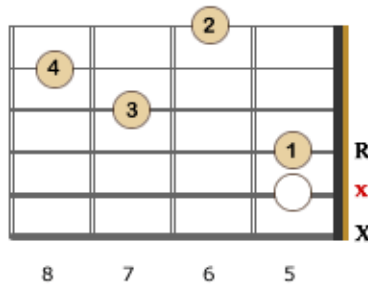

# Minor Guitar Chords – Left Handed Charts - Part 3

Fm - Abm

Notes: F - Ab - C

Notes: F# - A - C#

Notes: G - Bb - D

Notes: Ab - B - Eb

\* Read the charts from right to left starting on the lower fret positions and working your way up the fretboard to higher fret positions.

\* Each line displays 3 different positions for the same chord along with the notes for each chord.