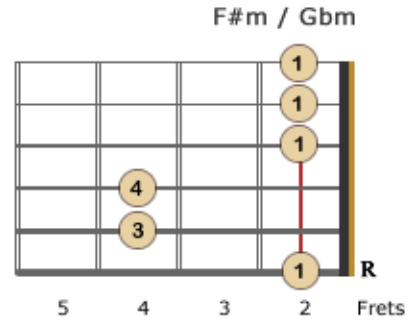

# Minor Guitar Chords – Left Handed Charts - Part 3

Fm - Abm

Notes: F - Ab - C

Notes: F# - A - C#

Notes: G - Bb - D

Notes: Ab - B - Eb

\* Read the charts from right to left starting on the lower fret positions and working your way up the fretboard to higher fret positions.

\* Each line displays 3 different positions for the same chord along with the notes for each chord.