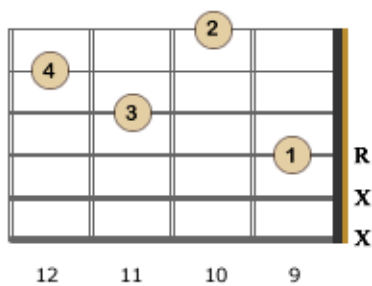

Minor Guitar Chords – Left Handed Charts - Part 1

Am - Cm

Notes: A - C - E

Notes: Bb - Db - F

Notes: B - D - F#

Notes: C - Eb - G

* Read the charts from right to left starting on the lower fret positions and working your way up the fretboard to higher fret positions.

* Each line displays 3 different positions for the same chord along with the notes for each chord.