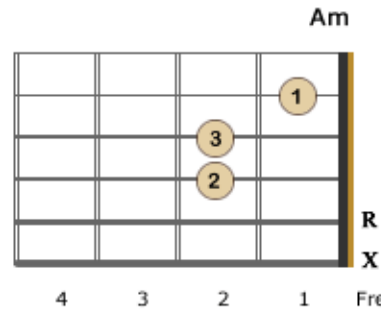

Minor Guitar Chords – Left Handed Charts - Part 1

Am - Cm

Notes: A - C - E

Notes: Bb - Db - F

Notes: B - D - F#

Notes: C - Eb - G

* Read the charts from right to left starting on the lower fret positions and working your way up the fretboard to higher fret positions.

* Each line displays 3 different positions for the same chord along with the notes for each chord.