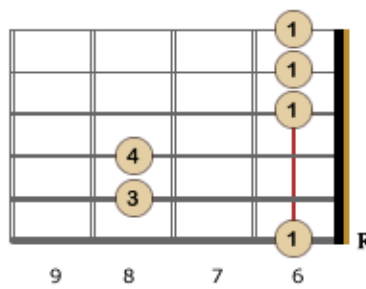

Minor Guitar Chords – Left Handed Charts - Part 1

Am - Cm

Notes: A - C - E

Notes: Bb - Db - F

Notes: B - D - F#

Notes: C - Eb - G

* Read the charts from right to left starting on the lower fret positions and working your way up the fretboard to higher fret positions.

* Each line displays 3 different positions for the same chord along with the notes for each chord.