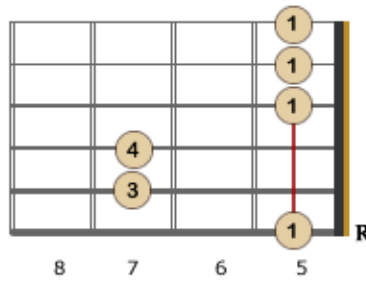

Minor Guitar Chords – Left Handed Charts - Part 1

Am - Cm

Notes: A - C - E

Notes: Bb - Db - F

Notes: B - D - F#

Notes: C - Eb - G

* Read the charts from right to left starting on the lower fret positions and working your way up the fretboard to higher fret positions.

* Each line displays 3 different positions for the same chord along with the notes for each chord.