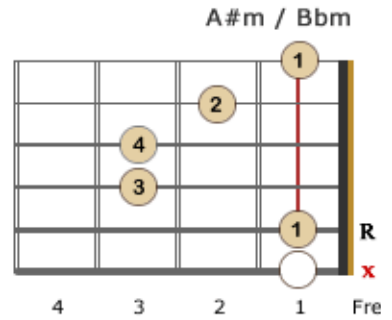

Minor Guitar Chords – Left Handed Charts - Part 1

Am - Cm

Notes: A - C - E

Notes: Bb - Db - F

Notes: B - D - F#

Notes: C - Eb - G

* Read the charts from right to left starting on the lower fret positions and working your way up the fretboard to higher fret positions.

* Each line displays 3 different positions for the same chord along with the notes for each chord.