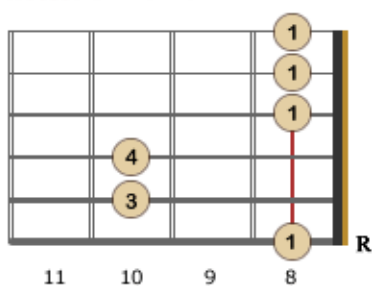

Minor Guitar Chords – Left Handed Charts - Part 1

Am - Cm

Notes: A - C - E

Notes: Bb - Db - F

Notes: B - D - F#

Notes: C - Eb - G

* Read the charts from right to left starting on the lower fret positions and working your way up the fretboard to higher fret positions.

* Each line displays 3 different positions for the same chord along with the notes for each chord.