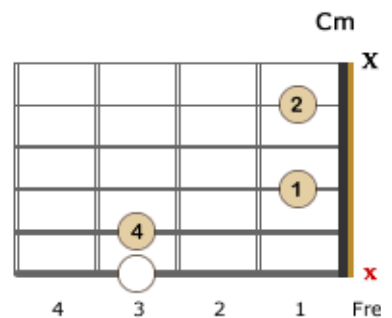

Minor Guitar Chords – Left Handed Charts - Part 1

Am - Cm

Notes: A - C - E

Notes: Bb - Db - F

Notes: B - D - F#

Notes: C - Eb - G

* Read the charts from right to left starting on the lower fret positions and working your way up the fretboard to higher fret positions.

* Each line displays 3 different positions for the same chord along with the notes for each chord.