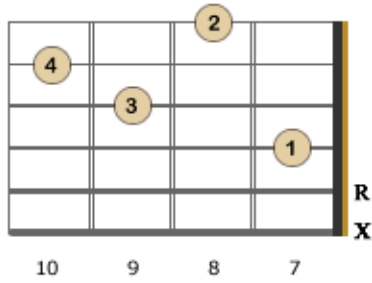

Minor Guitar Chords – Left Handed Charts - Part 1

Am - Cm

Notes: A - C - E

Notes: Bb - Db - F

Notes: B - D - F#

Notes: C - Eb - G

* Read the charts from right to left starting on the lower fret positions and working your way up the fretboard to higher fret positions.

* Each line displays 3 different positions for the same chord along with the notes for each chord.