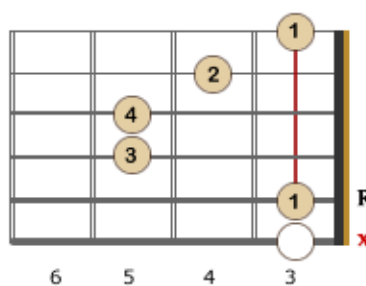

Minor Guitar Chords – Left Handed Charts - Part 1

Am - Cm

Notes: A - C - E

Notes: Bb - Db - F

Notes: B - D - F#

Notes: C - Eb - G

* Read the charts from right to left starting on the lower fret positions and working your way up the fretboard to higher fret positions.

* Each line displays 3 different positions for the same chord along with the notes for each chord.