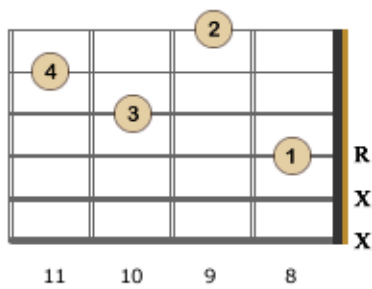

Minor Guitar Chords – Left Handed Charts - Part 1

Am - Cm

Notes: A - C - E

Notes: Bb - Db - F

Notes: B - D - F#

Notes: C - Eb - G

* Read the charts from right to left starting on the lower fret positions and working your way up the fretboard to higher fret positions.

* Each line displays 3 different positions for the same chord along with the notes for each chord.