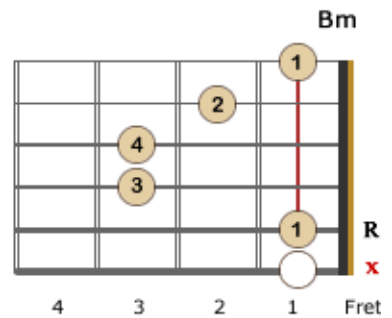

Minor Guitar Chords – Left Handed Charts - Part 1

Am - Cm

Notes: A - C - E

Notes: Bb - Db - F

Notes: B - D - F#

Notes: C - Eb - G

* Read the charts from right to left starting on the lower fret positions and working your way up the fretboard to higher fret positions.

* Each line displays 3 different positions for the same chord along with the notes for each chord.