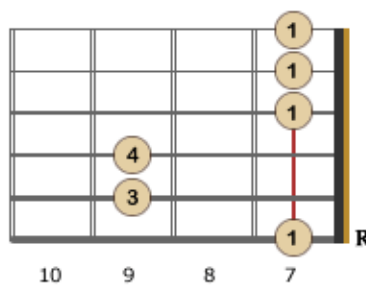

Minor Guitar Chords – Left Handed Charts - Part 1

Am - Cm

Notes: A - C - E

Notes: Bb - Db - F

Notes: B - D - F#

Notes: C - Eb - G

* Read the charts from right to left starting on the lower fret positions and working your way up the fretboard to higher fret positions.

* Each line displays 3 different positions for the same chord along with the notes for each chord.