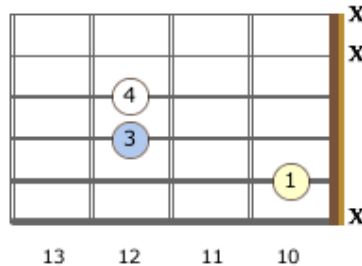

Left-Handed Power Chords

Root Note on the 5th string

Notes: B - F# - B

B5

Notes: Bb - F - Bb

A#5/Bb5

Notes: A - E - A

A5

Notes: E - B - E

E5

Notes: Eb-Bb-Eb

D#5/Eb5

Notes: Ab-Eb-Ab

G#5/Ab5

Notes: G - D - G

G5