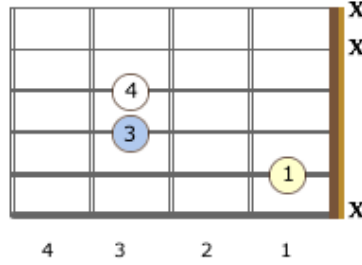

Left-Handed Power Chords

Root Note on the 5th string

Notes: B - F# - B

B5

Notes: Bb - F - Bb

A#5/Bb5

Notes: A - E - A

A5