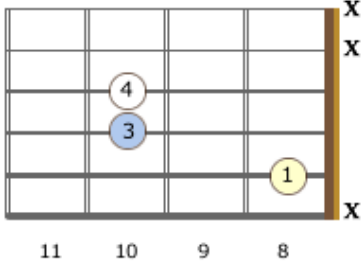

Notes: F - C - F

F5