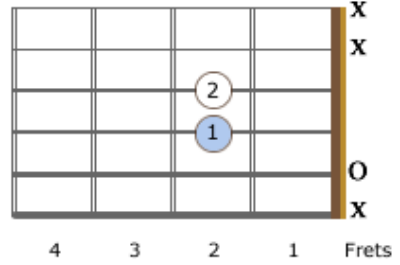

Left-Handed Power Chords

Root Note on the 5th string

Notes: B - F# - B

B5

Notes: Bb - F - Bb

A#5/Bb5

Notes: A - E - A

A5