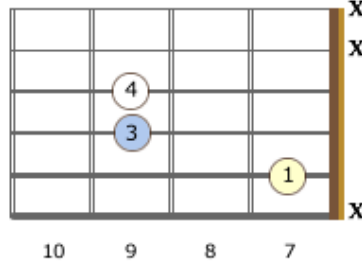

Notes: E - B - E

E5