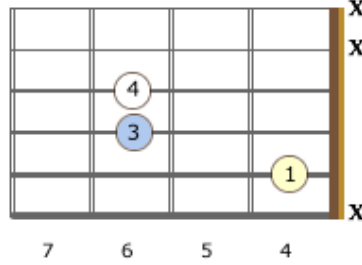

Notes: C#-G#-C#

C#5/Db5