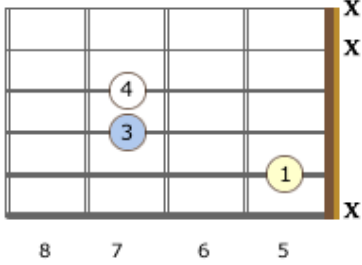

Notes: D - A - D

D5