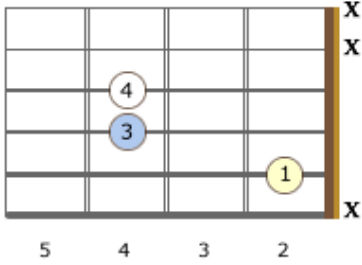

Left-Handed Power Chords

Root Note on the 5th string

Notes: B - F# - B

B5

Notes: Bb - F - Bb

A#5/Bb5

Notes: A - E - A

A5