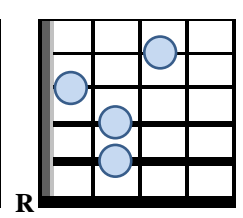

E7 (alt)

Frets: 1 2 3 4

Frets: 1 2 3 4

Frets: 1 2 3 4

Frets: 1 2 3 4

Frets: 1 2 3 4

Frets: 1 2 3 4