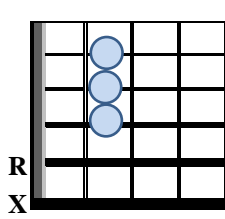

D G A7 D G D - Dsus4
Chorus: But come ye back when sum-mer's in the mea-dow___
D G A7 Bm G D A7 - Asus4
Or when the val-ley's hushed and white with snow___
A7 D G Em D - A7
It's I'll be here___ In sun-shine or in sha-dow___
Bm D Em A D - Dsus4
Oh Dan-ny boy___ Oh Dan-ny boy I love you so___

D G A7 D G D - Dsus4
Chorus: And I shall hear though soft you tread a-bove me___
D G A7 Bm G D A7 - Asus4
And all my grave will warm-er sweet-er be___
A7 D G Em D - A7
For you will bend___ And tell me that you love me___
Bm D Em A D - Dsus4
And I shall sleep in peace un-til you come to me___

D G A7 D G D - Dsus4
Chorus: And I shall hear though soft you tread a-bove me___
D G A7 Bm G D A7 - Asus4
And all my grave will warm-er sweet-er be___
A D G Em D - A7
For you will bend___ And tell me that you love me___
Bm Bm+7 D Em A Bm7
And I shall sleep in peace un-til you come to me___

E7 D Em A D - Dsus4 | D |
And I shall sleep in peace un-til you come to me___

D

Dsus4 (Eric)

Dsus4 (alt)

A

Asus4 (Eric)

Asus4 (alt)

Frets: 1 2 3 4