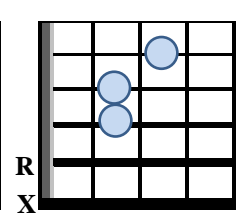

D G A7 D G D - Dsus4
Chorus: But come ye back when sum-mer's in the mea-dow___
D G A7 Bm G D A7 - Asus4
Or when the val-ley's hushed and white with snow___
A7 D G Em D - A7
It's I'll be here___ In sun-shine or in sha-dow___
Bm D Em A D - Dsus4
Oh Dan-ny boy___ Oh Dan-ny boy I love you so___

D G A7 D G D - Dsus4
Chorus: And I shall hear though soft you tread a-bove me___
D G A7 Bm G D A7 - Asus4
And all my grave will warm-er sweet-er be___
A7 D G Em D - A7
For you will bend___ And tell me that you love me___
Bm D Em A D - Dsus4
And I shall sleep in peace un-til you come to me___

D G A7 D G D - Dsus4
Chorus: And I shall hear though soft you tread a-bove me___
D G A7 Bm G D A7 - Asus4
And all my grave will warm-er sweet-er be___
A D G Em D - A7
For you will bend___ And tell me that you love me___
Bm Bm+7 D Em A Bm7
And I shall sleep in peace un-til you come to me___

E7 D Em A D - Dsus4 | D |
And I shall sleep in peace un-til you come to me___

D

Dsus4 (Eric)

Dsus4 (alt)

A

Asus4 (Eric)

Asus4 (alt)

Frets: 1 2 3 4