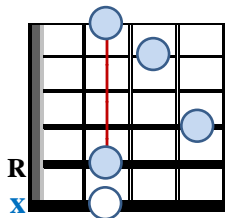

Danny Boy

Words by Fred E. Weatherly

Intro: 4/4 || Drum | | | (Oh Danny) |

A7 D D7 G
1. Oh Dan-ny boy___ The pipes the pipes are cal-ling___
D Bm7 A7 - Asus4
From glen to glen___ And down the mount-ain side___
A D D7 G
The sum-mer's gone___ And all the ros-es fal-ling___
E7 D A7 D - Dsus4
It's you it's you must go and I must bide___

D G A7 D G D - Dsus4
Chorus: But come ye back when sum-mer's in the mea-dow___
D G A7 Bm G D A7 - Asus4
Or when the val-ley's hushed and white with snow___
A7 D G Em D - A7
It's I'll be here___ In sun-shine or in sha-dow___
Bm D Em A D - Dsus4
Oh Dan-ny boy___ Oh Dan-ny boy I love you so___

Em

G

E7 (alt)

Frets: 1 2 3 4

Frets: 1 2 3 4

Frets: 1 2 3 4

Frets: 1 2 3 4

Frets: 1 2 3 4

Frets: 1 2 3 4

Bm

Bm7

Bm+7

Bm+7 (alt)

Bm (alt)

A7 (alt)

Frets: 1 2 3 4