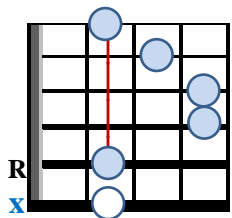

D G A7 D G D - Dsus4
Chorus: But come ye back when sum-mer's in the mea-dow___
D G A7 Bm G D A7 - Asus4
Or when the val-ley's hushed and white with snow___
A7 D G Em D - A7
It's I'll be here___ In sun-shine or in sha-dow___
Bm D Em A D - Dsus4
Oh Dan-ny boy___ Oh Dan-ny boy I love you so___

Frets: 1 2 3 4

Frets: 1 2 3 4

Frets: 1 2 3 4

Frets: 1 2 3 4

Frets: 1 2 3 4

A7

D7

E7

Em

G

E7 (alt)

Frets: 1 2 3 4

Frets: 1 2 3 4

Frets: 1 2 3 4

Frets: 1 2 3 4

Frets: 1 2 3 4

Frets: 1 2 3 4

Bm

Bm7

Bm+7

Bm+7 (alt)

Bm (alt)

A7 (alt)

Frets: 1 2 3 4