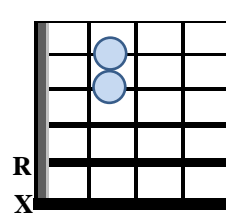

D G A7 D G D - Dsus4
Chorus: But come ye back when sum-mer's in the mea-dow___
D G A7 Bm G D A7 - Asus4
Or when the val-ley's hushed and white with snow___
A7 D G Em D - A7
It's I'll be here___ In sun-shine or in sha-dow___
Bm D Em A D - Dsus4
Oh Dan-ny boy___ Oh Dan-ny boy I love you so___

D G A7 D G D - Dsus4
Chorus: And I shall hear though soft you tread a-bove me___
D G A7 Bm G D A7 - Asus4
And all my grave will warm-er sweet-er be___
A D G Em D - A7
For you will bend___ And tell me that you love me___
Bm Bm+7 D Em A Bm7
And I shall sleep in peace un-til you come to me___

E7 D Em A D - Dsus4 | D |
And I shall sleep in peace un-til you come to me___

D

Dsus4 (Eric)

Dsus4 (alt)

A

Asus4 (Eric)

Asus4 (alt)

Frets: 1 2 3 4