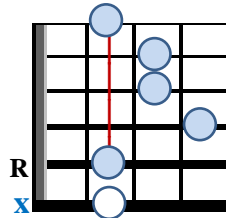

Danny Boy

Words by Fred E. Weatherly

Intro: 4/4 || Drum | | | (Oh Danny) |

A7 D D7 G
1. Oh Dan-ny boy___ The pipes the pipes are cal-ling___
D Bm7 A7 - Asus4
From glen to glen___ And down the mount-ain side___
A D D7 G
The sum-mer's gone___ And all the ros-es fal-ling___
E7 D A7 D - Dsus4
It's you it's you must go and I must bide___

D G A7 D G D - Dsus4
Chorus: But come ye back when sum-mer's in the mea-dow___
D G A7 Bm G D A7 - Asus4
Or when the val-ley's hushed and white with snow___
A7 D G Em D - A7
It's I'll be here___ In sun-shine or in sha-dow___
Bm D Em A D - Dsus4
Oh Dan-ny boy___ Oh Dan-ny boy I love you so___

D A7 D D7 G
2. But when ye come___ And all the flow'rs are dy-ing___
D Bm7 A7 - Asus4
If I am dead___ As dead I well may be___
A D D7 G
Ye'll come and find___ The place where I am ly-ing___
E7 D A7 D - Dsus4
And kneel and say an Ave there for me___

Frets: 1 2 3 4

Bm

Bm7

Bm+7

Bm+7 (alt)

Bm (alt)

A7 (alt)

Frets: 1 2 3 4