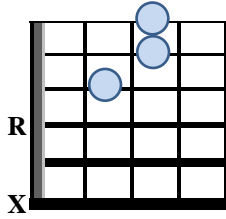

D G A7 D G D - Dsus4
Chorus: But come ye back when sum-mer's in the mea-dow___
D G A7 Bm G D A7 - Asus4
Or when the val-ley's hushed and white with snow___
A7 D G Em D - A7
It's I'll be here___ In sun-shine or in sha-dow___
Bm D Em A D - Dsus4
Oh Dan-ny boy___ Oh Dan-ny boy I love you so___

D G A7 D G D - Dsus4
Chorus: And I shall hear though soft you tread a-bove me___
D G A7 Bm G D A7 - Asus4
And all my grave will warm-er sweet-er be___
A7 D G Em D - A7
For you will bend___ And tell me that you love me___
Bm D Em A D - Dsus4
And I shall sleep in peace un-til you come to me___

D G A7 D G D - Dsus4
Chorus: And I shall hear though soft you tread a-bove me___
D G A7 Bm G D A7 - Asus4
And all my grave will warm-er sweet-er be___
A D G Em D - A7
For you will bend___ And tell me that you love me___
Bm Bm+7 D Em A Bm7
And I shall sleep in peace un-til you come to me___

E7 D Em A D - Dsus4 | D |
And I shall sleep in peace un-til you come to me___

D

Dsus4 (Eric)

Dsus4 (alt)

A

Asus4 (Eric)

Asus4 (alt)

Frets: 1 2 3 4