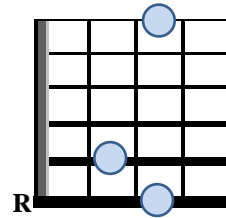

Frets: 1 2 3 4

Frets: 1 2 3 4

Frets: 1 2 3 4

Frets: 1 2 3 4

Frets: 1 2 3 4

Frets: 1 2 3 4

G

Frets: 1 2 3 4

Frets: 1 2 3 4

Frets: 1 2 3 4

Frets: 1 2 3 4

Frets: 1 2 3 4

Frets: 1 2 3 4

Frets: 1 2 3 4

Frets: 1 2 3 4

Frets: 1 2 3 4

Frets: 7 8 9 10

Frets: 1 2 3 4

Frets: 1 2 3 4