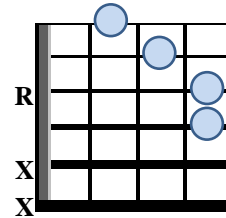

Danny Boy

Words by Fred E. Weatherly

Intro: 4/4 || Drum | | | (Oh Danny) |

A7 D D7 G
1. Oh Dan-ny boy___ The pipes the pipes are cal-ling___
D Bm7 A7 - Asus4
From glen to glen___ And down the mount-ain side___
A D D7 G
The sum-mer's gone___ And all the ros-es fal-ling___
E7 D A7 D - Dsus4
It's you it's you must go and I must bide___

D G A7 D G D - Dsus4
Chorus: But come ye back when sum-mer's in the mea-dow___
D G A7 Bm G D A7 - Asus4
Or when the val-ley's hushed and white with snow___
A7 D G Em D - A7
It's I'll be here___ In sun-shine or in sha-dow___
Bm D Em A D - Dsus4
Oh Dan-ny boy___ Oh Dan-ny boy I love you so___

D A7 D D7 G
2. But when ye come___ And all the flow'rs are dy-ing___
D Bm7 A7 - Asus4
If I am dead___ As dead I well may be___
A D D7 G
Ye'll come and find___ The place where I am ly-ing___
E7 D A7 D - Dsus4
And kneel and say an Ave there for me___

Frets: 1 2 3 4

Bm

Bm7

Bm+7

Bm+7 (alt)

Bm (alt)

A7 (alt)

Frets: 1 2 3 4