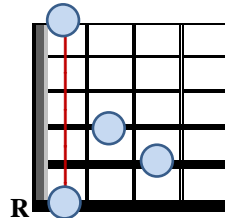

D G A7 D G D - Dsus4
Chorus: But come ye back when sum-mer's in the mea-dow___
D G A7 Bm G D A7 - Asus4
Or when the val-ley's hushed and white with snow___
A7 D G Em D - A7
It's I'll be here___ In sun-shine or in sha-dow___
Bm D Em A D - Dsus4
Oh Dan-ny boy___ Oh Dan-ny boy I love you so___

Frets: 1 2 3 4

Bm

Bm7

Bm+7

Bm+7 (alt)

Bm (alt)

A7 (alt)

Frets: 1 2 3 4