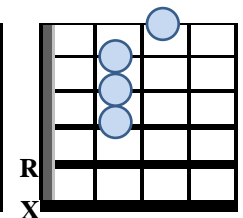

D G A7 D G D - Dsus4
Chorus: But come ye back when sum-mer's in the mea-dow___
D G A7 Bm G D A7 - Asus4
Or when the val-ley's hushed and white with snow___
A7 D G Em D - A7
It's I'll be here___ In sun-shine or in sha-dow___
Bm D Em A D - Dsus4
Oh Dan-ny boy___ Oh Dan-ny boy I love you so___

D A7 D D7 G
2. But when ye come___ And all the flow'rs are dy-ing___
D Bm7 A7 - Asus4
If I am dead___ As dead I well may be___
A D D7 G
Ye'll come and find___ The place where I am ly-ing___
E7 D A7 D - Dsus4
And kneel and say an Ave there for me___

Frets: 1 2 3 4

Bm

Bm7

Bm+7

Bm+7 (alt)

Bm (alt)

A7 (alt)

Frets: 1 2 3 4