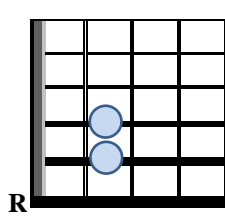

Frets: 1 2 3 4

Frets: 1 2 3 4

Frets: 1 2 3 4

Frets: 1 2 3 4

Frets: 1 2 3 4

Frets: 1 2 3 4

Em

Frets: 1 2 3 4

Frets: 1 2 3 4

Frets: 1 2 3 4

Frets: 1 2 3 4

Frets: 1 2 3 4

Frets: 1 2 3 4

Frets: 1 2 3 4

Frets: 1 2 3 4

Frets: 1 2 3 4

Frets: 7 8 9 10

Frets: 1 2 3 4

Frets: 1 2 3 4