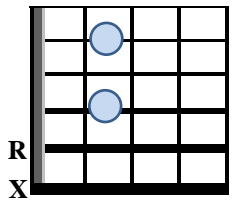

D G A7 D G D - Dsus4
Chorus: But come ye back when sum-mer's in the mea-dow___
D G A7 Bm G D A7 - Asus4
Or when the val-ley's hushed and white with snow___
A7 D G Em D - A7
It's I'll be here___ In sun-shine or in sha-dow___
Bm D Em A D - Dsus4
Oh Dan-ny boy___ Oh Dan-ny boy I love you so___

E7 D Em A D - Dsus4 | D |
And I shall sleep in peace un-til you come to me___

D

Dsus4 (Eric)

Dsus4 (alt)

A

Asus4 (Eric)

Asus4 (alt)

Frets: 1 2 3 4

Frets: 1 2 3 4

Frets: 1 2 3 4

Frets: 1 2 3 4

Frets: 1 2 3 4

Frets: 1 2 3 4

A7

D7

E7