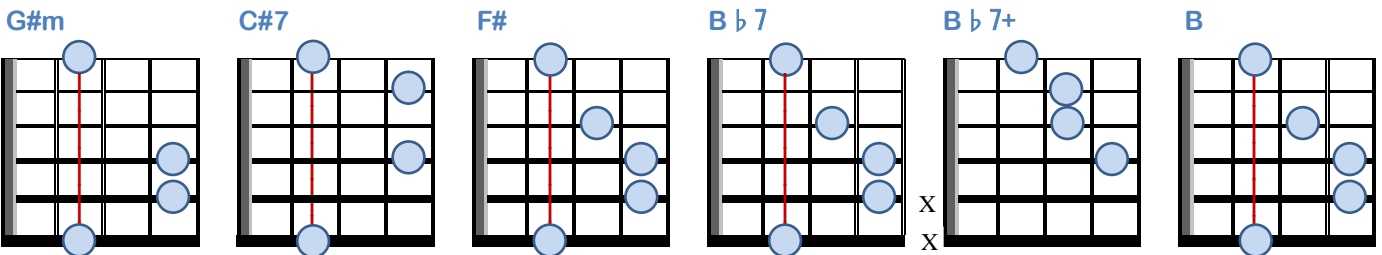

All My Loving – (Amy Winehouse)
 Words & Music by John Lennon & Paul McCartney

Intro: 4:4 | - - - 4 & | **G#m** | **C#7** / **F#** / **D#m** //

1. Close your eyes and I'll kiss you____ To-mor-row I'll miss you____
 B **G#m** **E**
 Re-mem-ber I'll al-ways be true____
 G#m **C#7** **F#** **D#m**
 And then while I'm a-way____ I'll write home ev-'ry day____
 B **C#7** **F#**
 And I'll send all my lo-ving to you____

2. I'll pre-tend that I'm kiss-ing____ The lips I am miss-ing____
 B **G#m** **E**
 And I hope that your dreams will come true____
 G#m **C#7** **F#** **D#m**
 And then while I'm a-way____ I'll write home ev-'ry day____
 B **C#7** **F#**
 And I'll send all my lov-ing to you____

Chorus: All my lov-ing____ I will send to you____
 D#m **Bb7** **(Bb7+)** **(Bb7)** **F#**
 D#m **Bb7** **(Bb7+)** **F#**
 All my lov-ing____ Darl-in' I'll be true____

3. Close your eyes and I'll kiss you____ 'Cause to-mor-row I'll miss you____
 B **G#m** **E**
 Re-mem-ber that I will al-ways be true____
 G#m **C#7** **F#** **D#m**
 And then while I'm a-way____ I'll write home ev-'ry day____
 B **C#7** **F#**
 And I'm send-in' all my lo-vin' to you____

Chorus: All my lov-in'____ I will send to you____ (yeah ye -eh)
 D#m **Bb7** **(Bb7+)** **(Bb7)** **F#**
 D#m **Bb7** **(Bb7+)** **F#**
 All my lov-in'____ Dar-lin' I'll be true____ (I'll be true)
 D#m **Bb7** **F#**
 All my lov-in'____ All my lov-in'____ (Eh eh eh eh)
 D#m **Bb7** **(Bb7+)** **F#**
 All my lovi-n'____ I will send to you____....